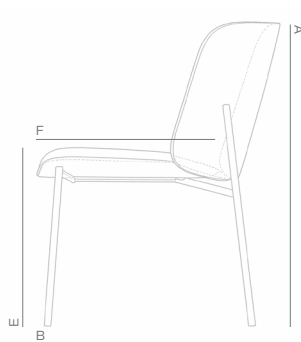

# Ash

|                   |                                 |
|-------------------|---------------------------------|
| <b>Model</b>      | Dining chair                    |
| <b>Material</b>   | Powdercoated metal + upholstery |
| <b>Dimensions</b> | 59 x 60 x 84 H                  |

|   |              |       |
|---|--------------|-------|
| A | Total height | 84 cm |
| B | Total depth  | 60 cm |
| C | Total width  | 59 cm |
| D | Seat width   | 51 cm |
| E | Seath height | 48 cm |
| F | Seat depth   | 47 cm |